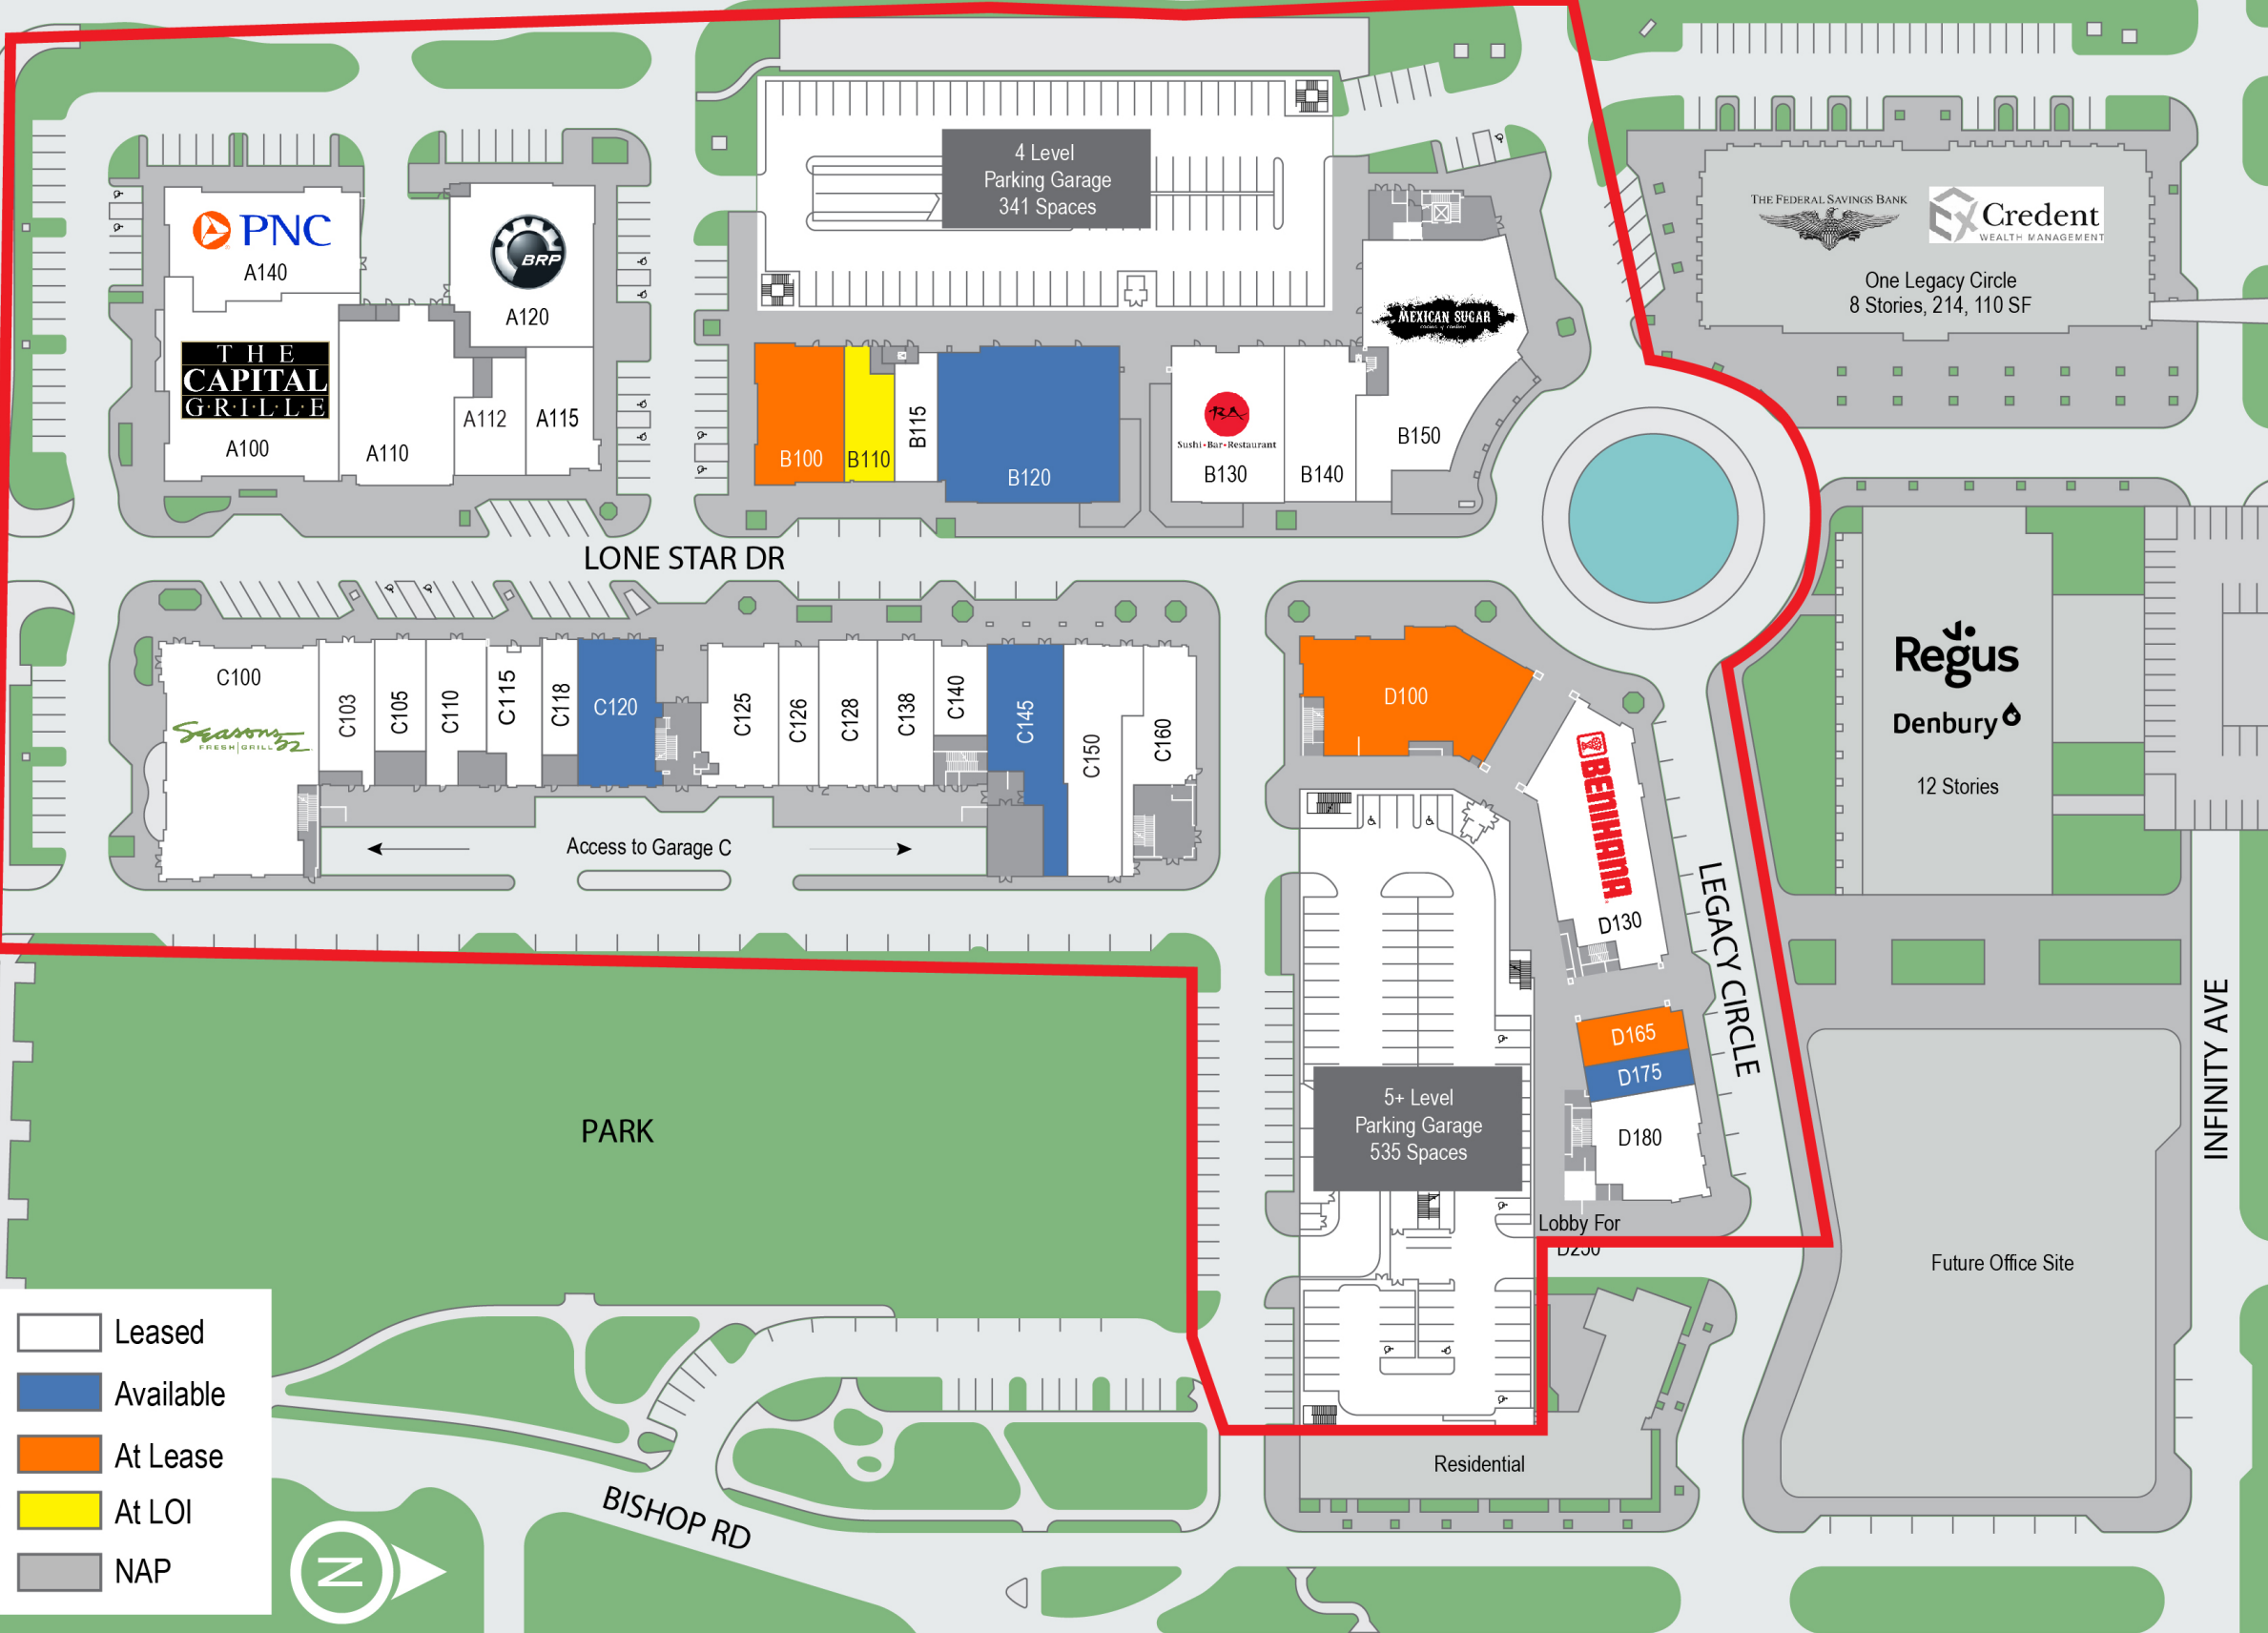

DALLAS NORTH TOLLWAY

DALLAS PKWY

# LEGACY NORTH

Plano, TX  
(Lower Level)

SUITE	TENANT	SF
A100	The Capital Grille	9,164
A110	House Of Comedy Plano	5,563
A112	Sugar & Bronzed	2,000
A115	Briggs/Freeman Real	2,516
A120	BRP, US Inc	17,141
A140	PNC Bank	5,900
B100	At Lease: Pane Vino	3,731
B110	At LOI: One Lagree	1,583
B115	Ella Bleu Boutique	1,528
B120	AVAILABLE	8,000
B130	RA Sushi	5,000
B140	Ideal Image of Texas	3,259
B150	Mexican Sugar	10,089
C100	Seasons 52	10,108
C103	MYX Blend Bar	2,400
C105	Ozone Bar	1,857
C110	Spa Habitat	2,200
C115	Joni's Boutique	1,900
C118	Organically White	1,200
C120	AVAILABLE	3,384
C125	Ebb & Flow	3,040
C126	Drybar	1,578
C128	Sokhu Thai	2,357
C138	Kevin Charles	2,360
C140	Mini Luxe	1,450
C145	AVAILABLE	3,665
C150	The Ainsworth	4,263
C160	Café Istanbul	2,822
D100	At Lease: JOA Korean BBQ	6,844
D130	Benihana	6,922
D165	At Lease: Body 20	1,426
D175	AVAILABLE (Cryo1one)	1,079
D180	Mohsen Ghamsari & Om (Mini Mkt)	3,262
<b>TOTAL</b>		<b>139,072</b>